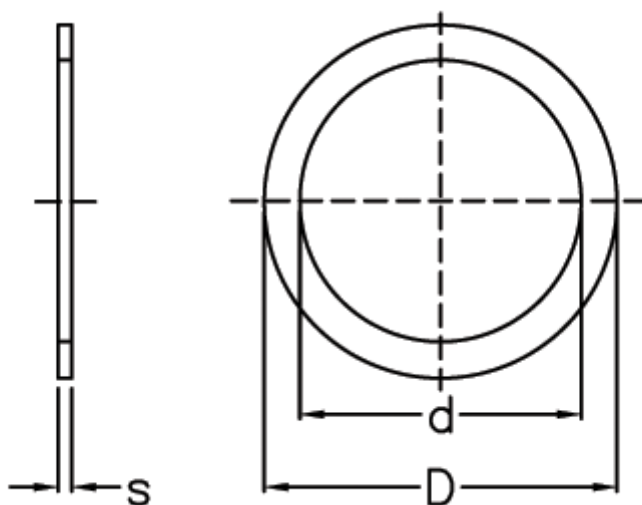

Article number: 0130833
Description: Shim Washer
PS 120x150x0,3 DIN 988

Measures

d	= 120
D	= 150
Description	= PS 120x150x0,3
s	= 0.30
tol	= -0.05
Weight kg/1000	= 15.000